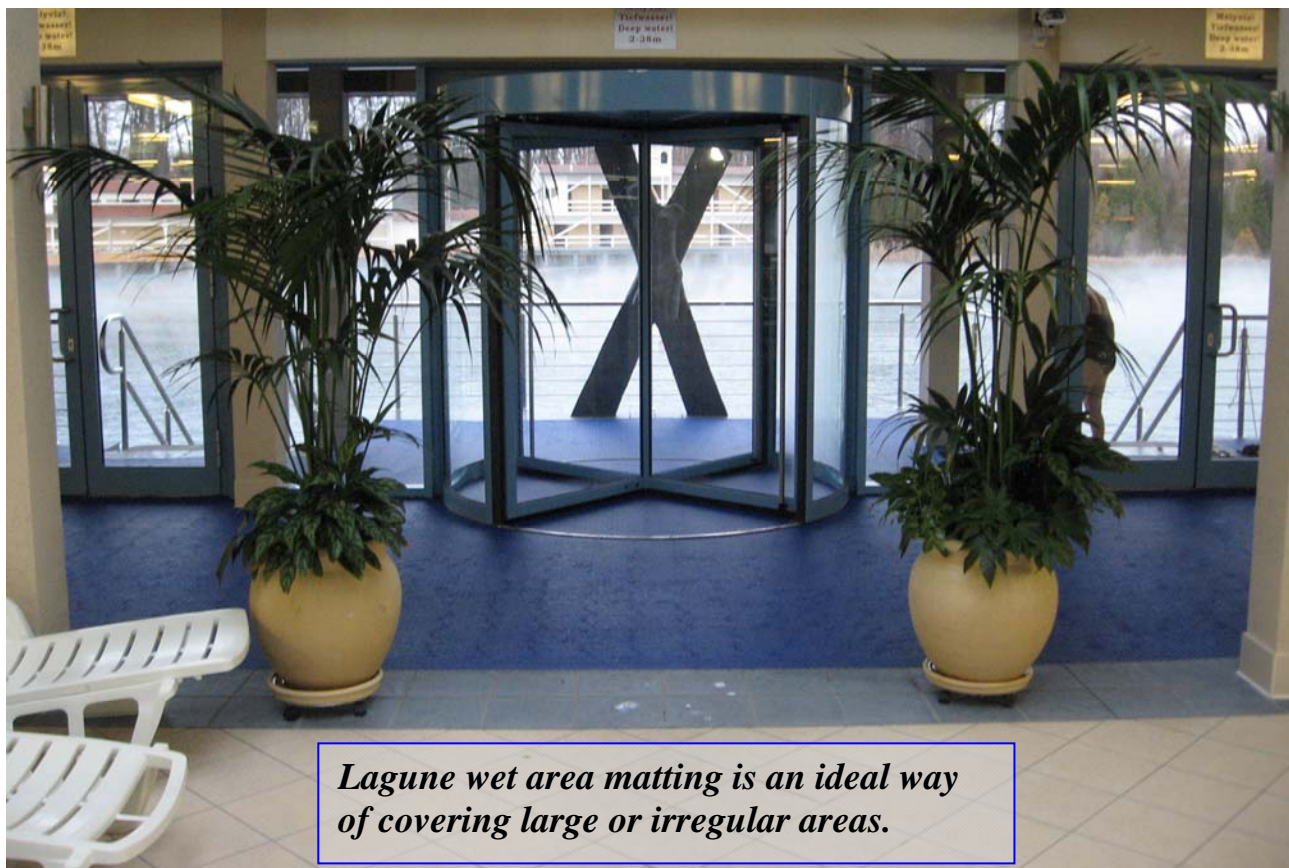

Lagune – interlocking modular mat for wet areas

Interlocking wet area mat Lagune is ideal for swimming pool surrounds, showers, spas, saunas and changing rooms. Unique design allows water to easily drain off, providing slip resistant, safe and dry surface. Lagune is warm and comfortable and ideal with barefoot traffic.

Lagune wet area matting is an ideal way of covering large or irregular areas.

Lagune

MUOVIHAKA OY

Modular mat, easy to assemble

Modular tiles of Lagune can be assembled in a variety of designs and shapes. Modular mat allows you to economically create a surface of any length, width or shape. Lagune wet area matting is an ideal way of covering large or irregular areas. Lagune tiles have a built in connecting system that allows them to be easily interlocked.