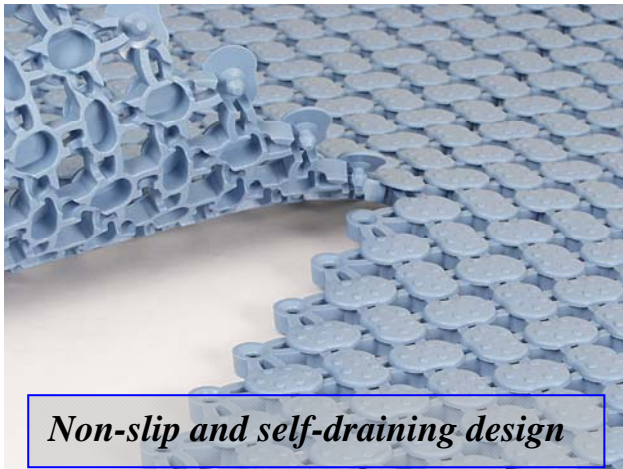

Lagune – interlocking modular mat for wet areas

Interlocking wet area mat Lagune is ideal for swimming pool surrounds, showers, spas, saunas and changing rooms. Unique design allows water to easily drain off, providing slip resistant, safe and dry surface. Lagune is warm and comfortable and ideal with barefoot traffic.

Lagune wet area matting is an ideal way of covering large or irregular areas.

Lagune

MUOVIHAKA OY

Modular mat, easy to assemble

Modular tiles of Lagune can be assembled in a variety of designs and shapes. Modular mat allows you to economically create a surface of any length, width or shape. Lagune wet area matting is an ideal way of covering large or irregular areas. Lagune tiles have a built in connecting system that allows them to be easily interlocked.

Non-slip and self-draining design

Hidden interlocking connectors, seamless look.

Hygienic

Lagune is treated with an anti-microbial additive for protection against the growth of mould, mildew, fungi and odour-causing germs. Lagune is designed to prevent the development and growth of bacteria and it resists also body oils and chemicals.

Non-slip and safe surface

Lagune offers exceptional drainage and comfort all in a modular mat. Curved design of the surface promotes immediate drainage. Unbacked construction allows water to pass through the mat, providing safe and dry surface. The soft and resilient non-slip knobs on the surface of the mat provide comfortable cushion for bare feet.