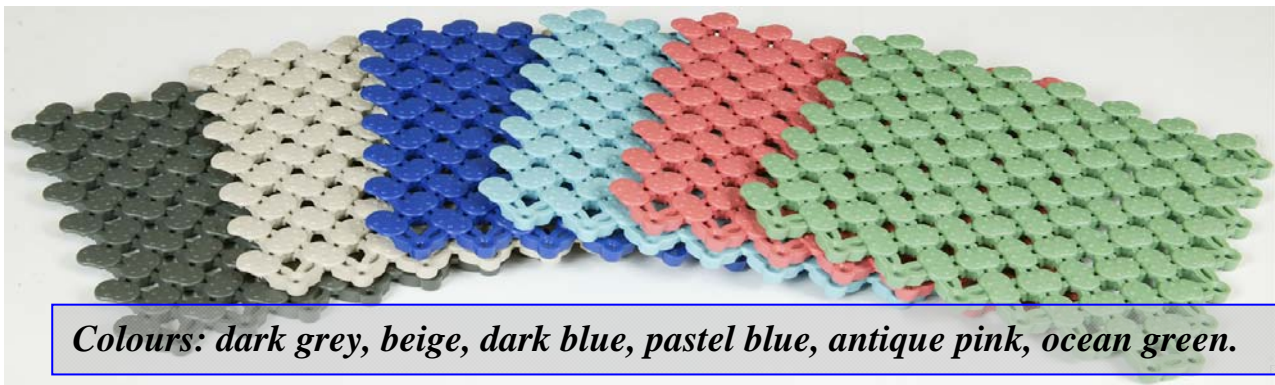

Non-slip and self-draining design

Hidden interlocking connectors, seamless look.

Hygienic

Lagune is treated with an anti-microbial additive for protection against the growth of mould, mildew, fungi and odour-causing germs. Lagune is designed to prevent the development and growth of bacteria and it resists also body oils and chemicals.

Non-slip and safe surface

Lagune offers exceptional drainage and comfort all in a modular mat. Curved design of the surface promotes immediate drainage. Unbacked construction allows water to pass through the mat, providing safe and dry surface. The soft and resilient non-slip knobs on the surface of the mat provide comfortable cushion for bare feet.

Colours: dark grey, beige, dark blue, pastel blue, antique pink, ocean green.

SPECIFICATIONS:	
Material:	Antibacterially treated UV-resistant soft vinyl. 100 % recyclable.
Tile size:	200 x 200 mm
Thickness:	9 mm
Weight:	4,1 kg / m ²
Temperature resistance:	-20°C - +70°C
Colours:	Dark blue, pastel blue, dark grey, ocean green, beige, antique pink.
Packaging:	50 tiles / box (approx. 2 m ²)
Bacterial resistance:	No growth.