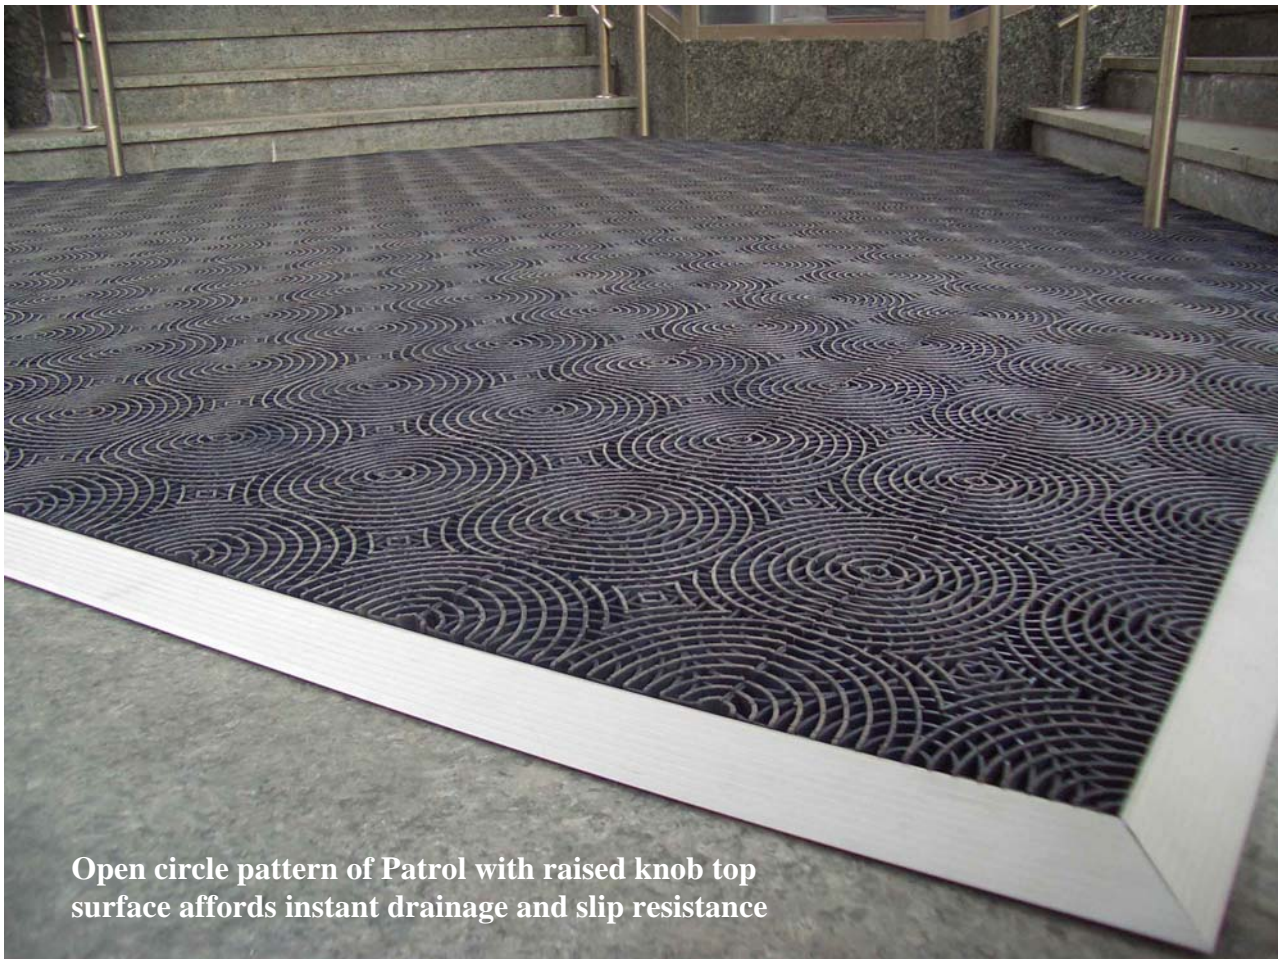

Patrol entrance mat stops dirt, sand and debris in the entrance area before they enter the building. Less dirt in building means lower maintenance costs, a reduced likelihood of costly slips and falls, and improved overall appearance.

Fax: +358 9 250 48 07

E-mail: info@muovihaka.com

www.muovihaka.com

MUOVIHAKA OY

Patrol - entrance mat in rolls

Patrol mat in a roll format

Patrol is delivered in rolls and is quick and easy to install. Patrol is ideal to cover large areas with a single mat. Rolls are also very easy to cut to size and shape. Rolls can be installed in minutes, without the use of special tools. Rolls can also be assembled together with connectors.

Excellent drainage and non-slip surface

Patrol has slip resistant surface pattern and it offers maximum drainage. Slip resistant surface literally scrapes the dirt off shoes. The unique circle construction allows water to pass through the mat, providing safe and dry surface.

Unique circle design, easy maintenance

Patrol is simple to clean, since it has open circle grid design and it is non-absorbent. Patrol is inexpensive to clean by vacuum cleaning or hosing down. Lightweight Patrol matting is easy to roll up for maintenance. Dirt that falls through the mat can be simply cleaned from the floor underneath.