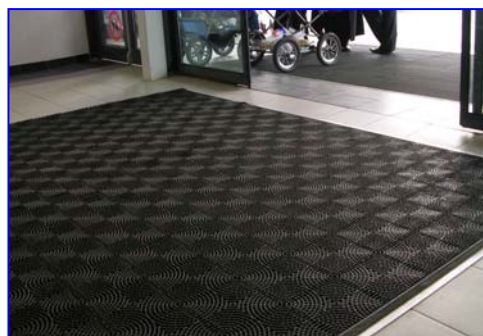

MUOVIHAKA OY

Kuusimäentie 12, 01900 Nurmijärvi, FINLAND
Tel: +358 9 250 96 76   Fax: +358 9 250 48 07
E-mail: info@muovihaka.com   www.muovihaka.com

MUOVIHAKA OY