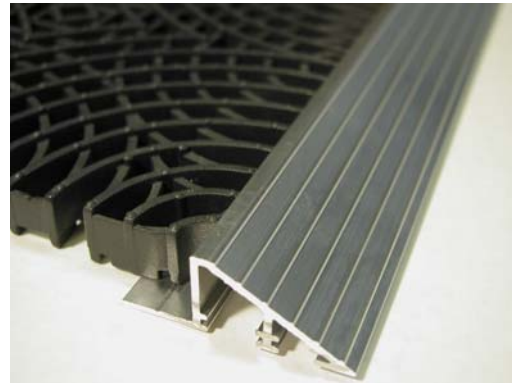

Aluminium edging 16/20 mm

The bevelled surface of the edging minimizes the possibility of tripping and allows use of wheeled carts. It withstands heavy loads and is suitable for heavy wheeled traffic.

Material: anodised aluminium.

Height: 18 mm

Length: 300 cm

Weight: 460 g/m