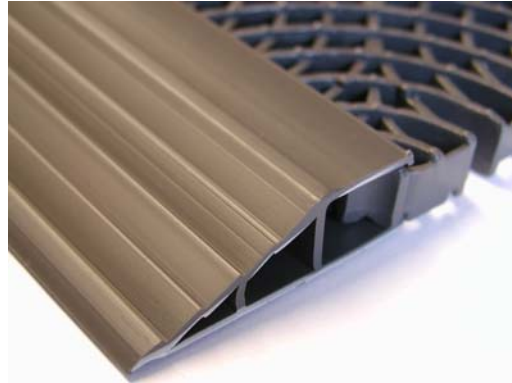

Patrol plastic edging is specially designed for surface mounted applications on finished floor surfaces and for indoor and outdoor conditions.

Material: UV-resistant PP/rubber

Length: 300 cm

Height: 16 mm

Weight: 290 g / m

Colour: grey

Aluminium edging 16/20 mm

The bevelled surface of the edging minimizes the possibility of tripping and allows use of wheeled carts. It withstands heavy loads and is suitable for heavy wheeled traffic.